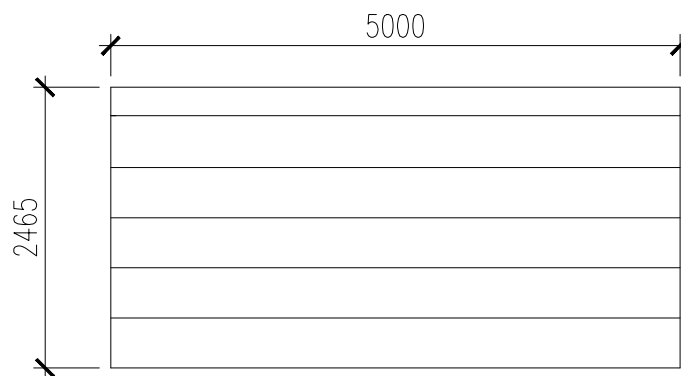

1x 700x2000, plast

1x 2000x600, plast

1x 3000x1250, plast

1x 1580x1600, plast

1x 1200x600, plast

1x 900x2465, plast

1x 5000x2465 garážová vrata